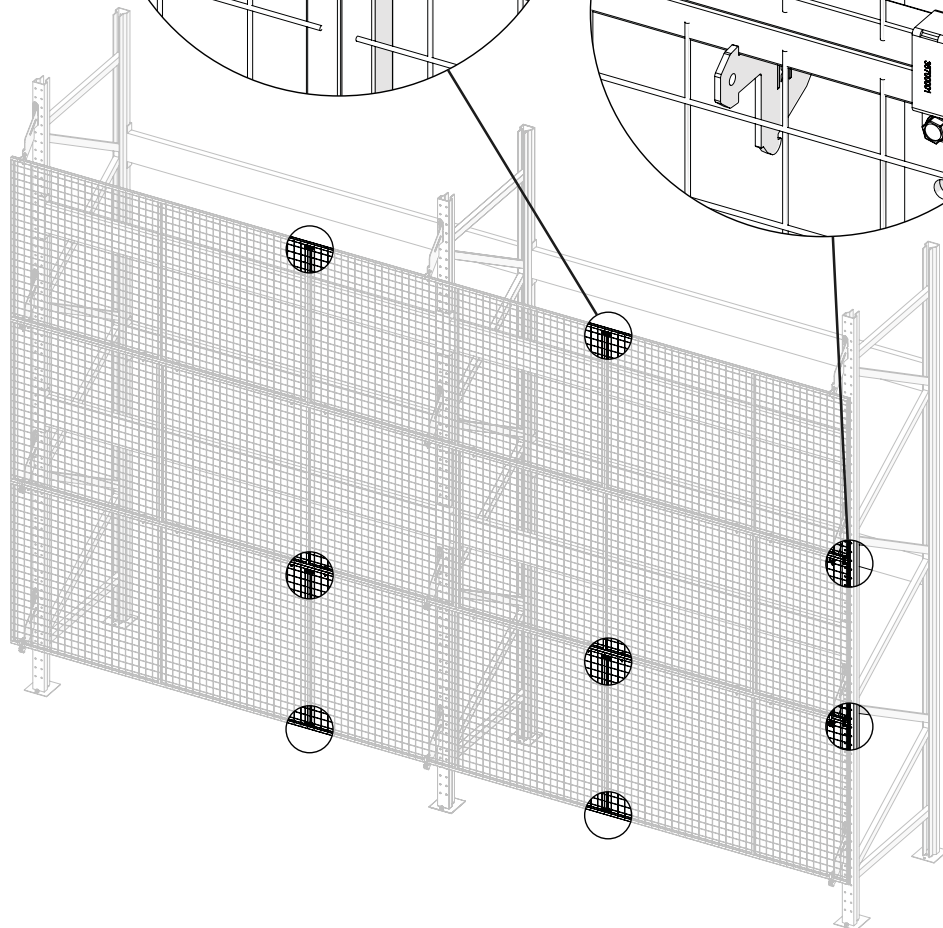

Kit ACL Panel

14

Art. no.: 89754766 ver.: 004

Kit ACL clamp

15

10mm

Art no: 88754766 ver. 004

Kit Uni-Bracket secure