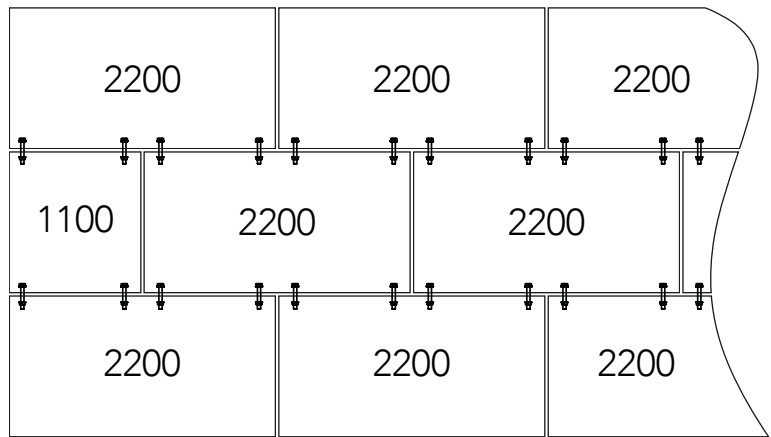

Kit ACL Panel

14

Art. no.: 89754766 ver.: 004