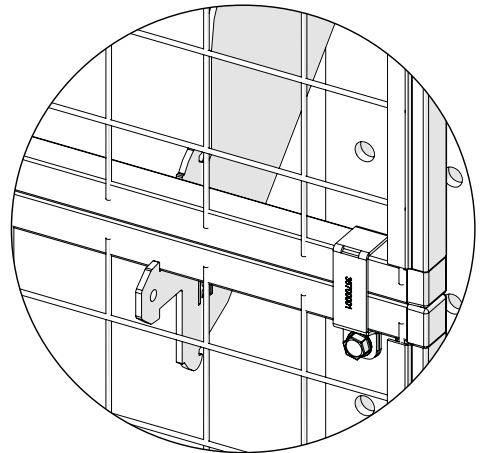

Kit ACL Panel

14

Art. no.: 89754766 ver.: 004

Kit ACL clamp

15

10mm

Art no: 88754766 ver. 004

Kit Uni-Bracket secure