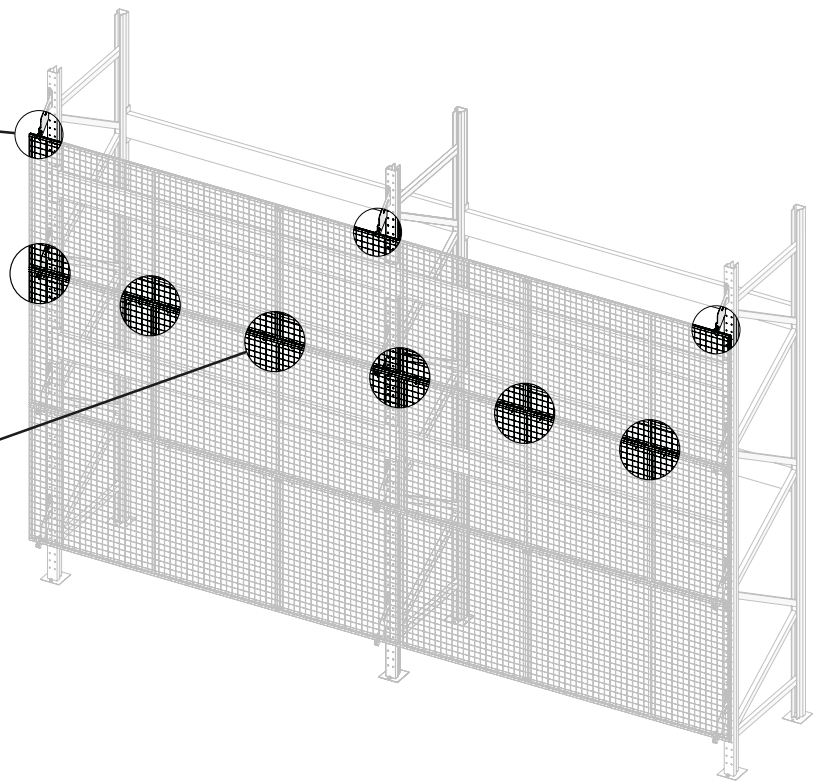

Kit ACL Panel

14

Art. no.: 89754766 ver.: 004