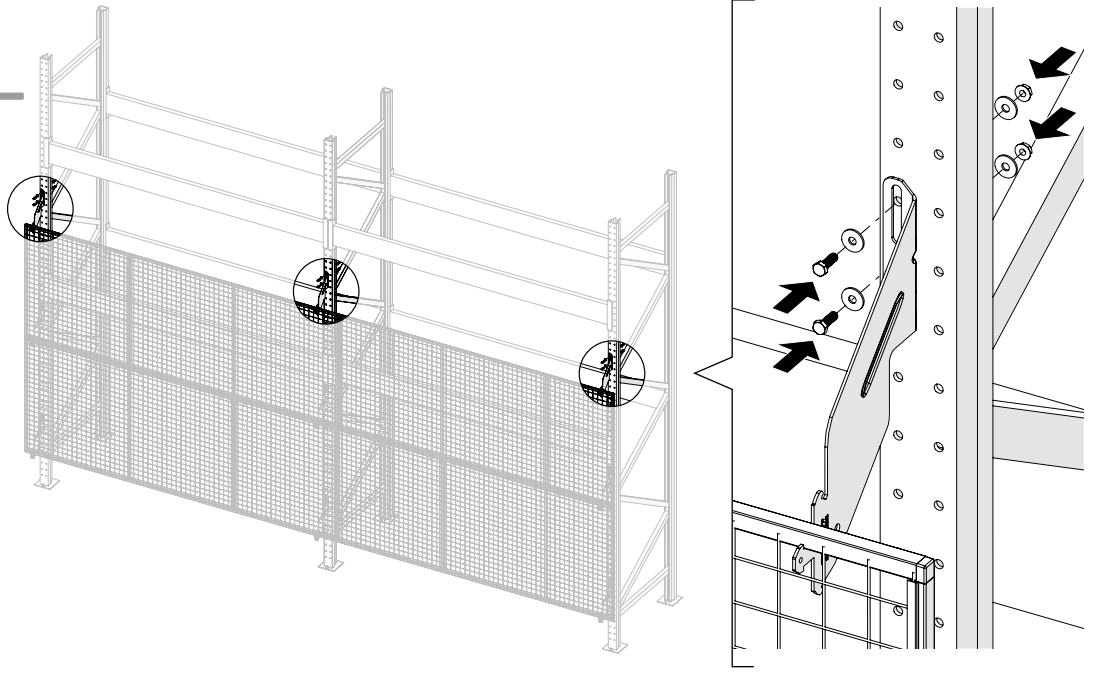

**Kit ACL
Panel**

10

11

Kit Uni-Bracket secure

12

Art no: 88754766 ver. 004

Kit Uni-Bracket

13