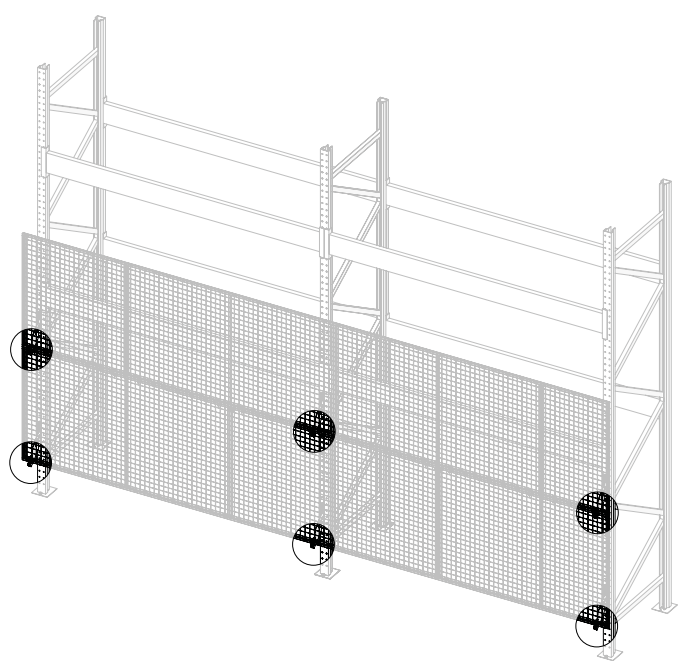

**Kit ACL
Panel**

10

11

Kit Uni-Bracket secure

12

Art no: 88754766 ver. 004

Kit Uni-Bracket

13