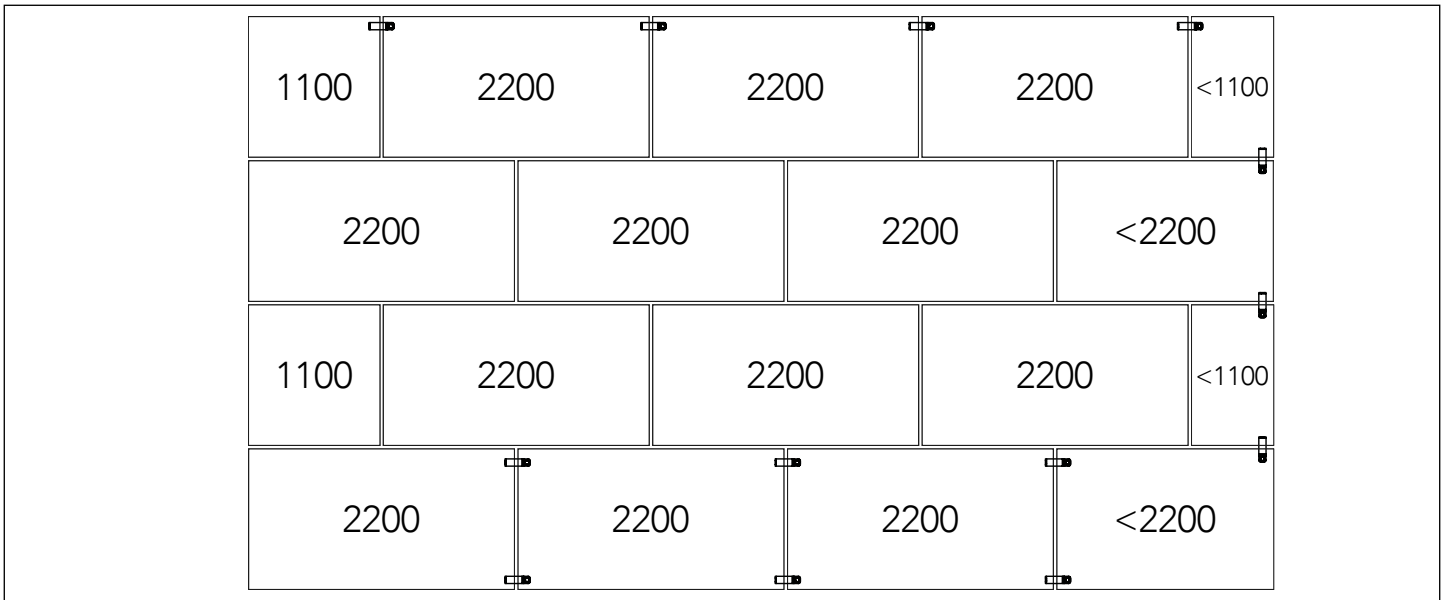

Kit ACL clamp

15

10mm

Art no: 88754766 ver. 004