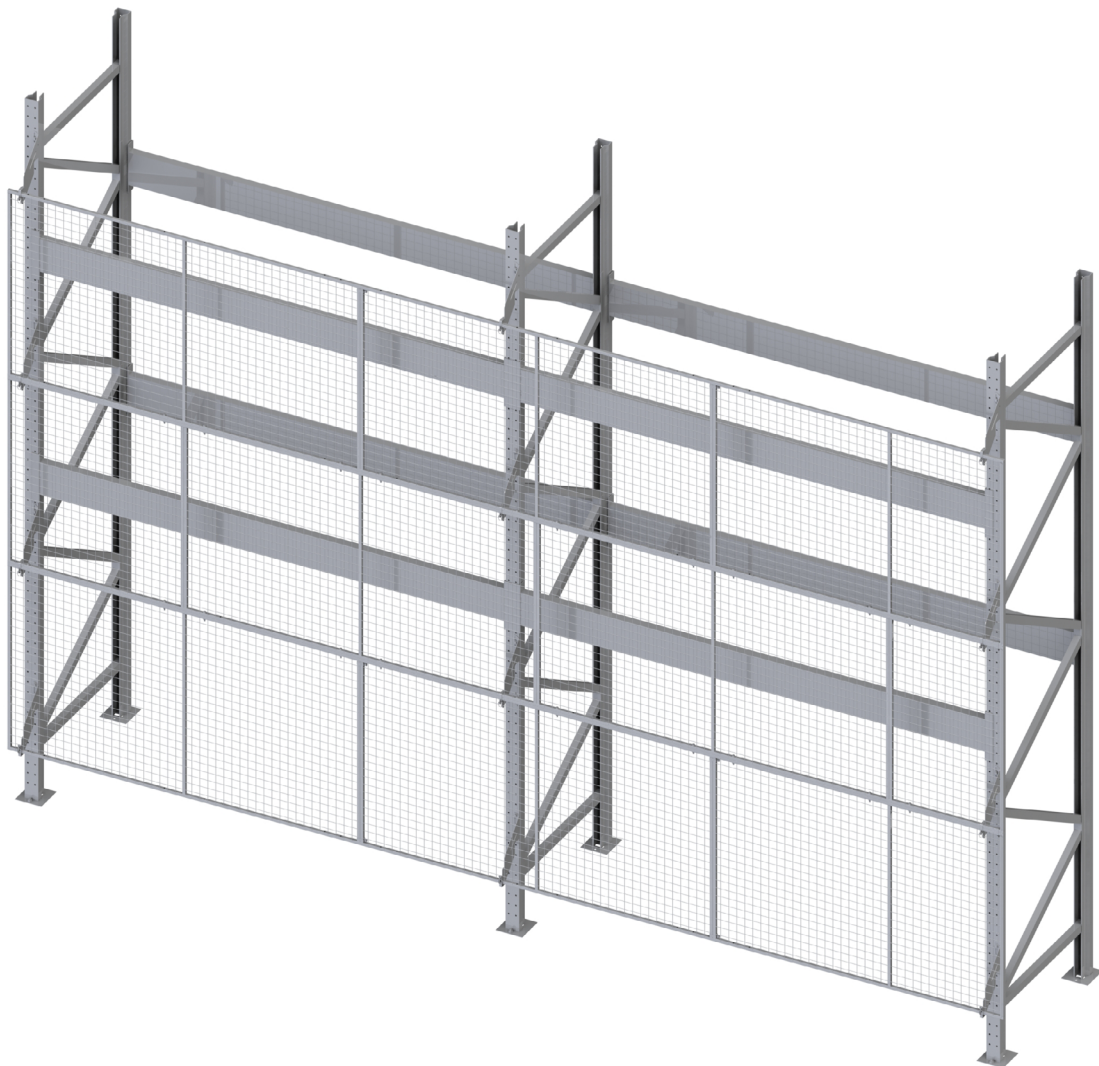

ASSEMBLY INSTRUCTION
– JUST FOLLOW ME

ANTI COLLAPSE SYSTEM UNI BRACKET

KIT 35700199

Anti-Collapse System

Kit Uni-Bracket 35700199

x40
 M8x25

x40
 M8

x80
 Ø24x8,4x2

Kit Uni-Bracket secure 35700410

x10

x10

Kit ACL clamp 35700299

x10
 M6x20

x10

Kit ACL panel 35700279

x60
 M8x55